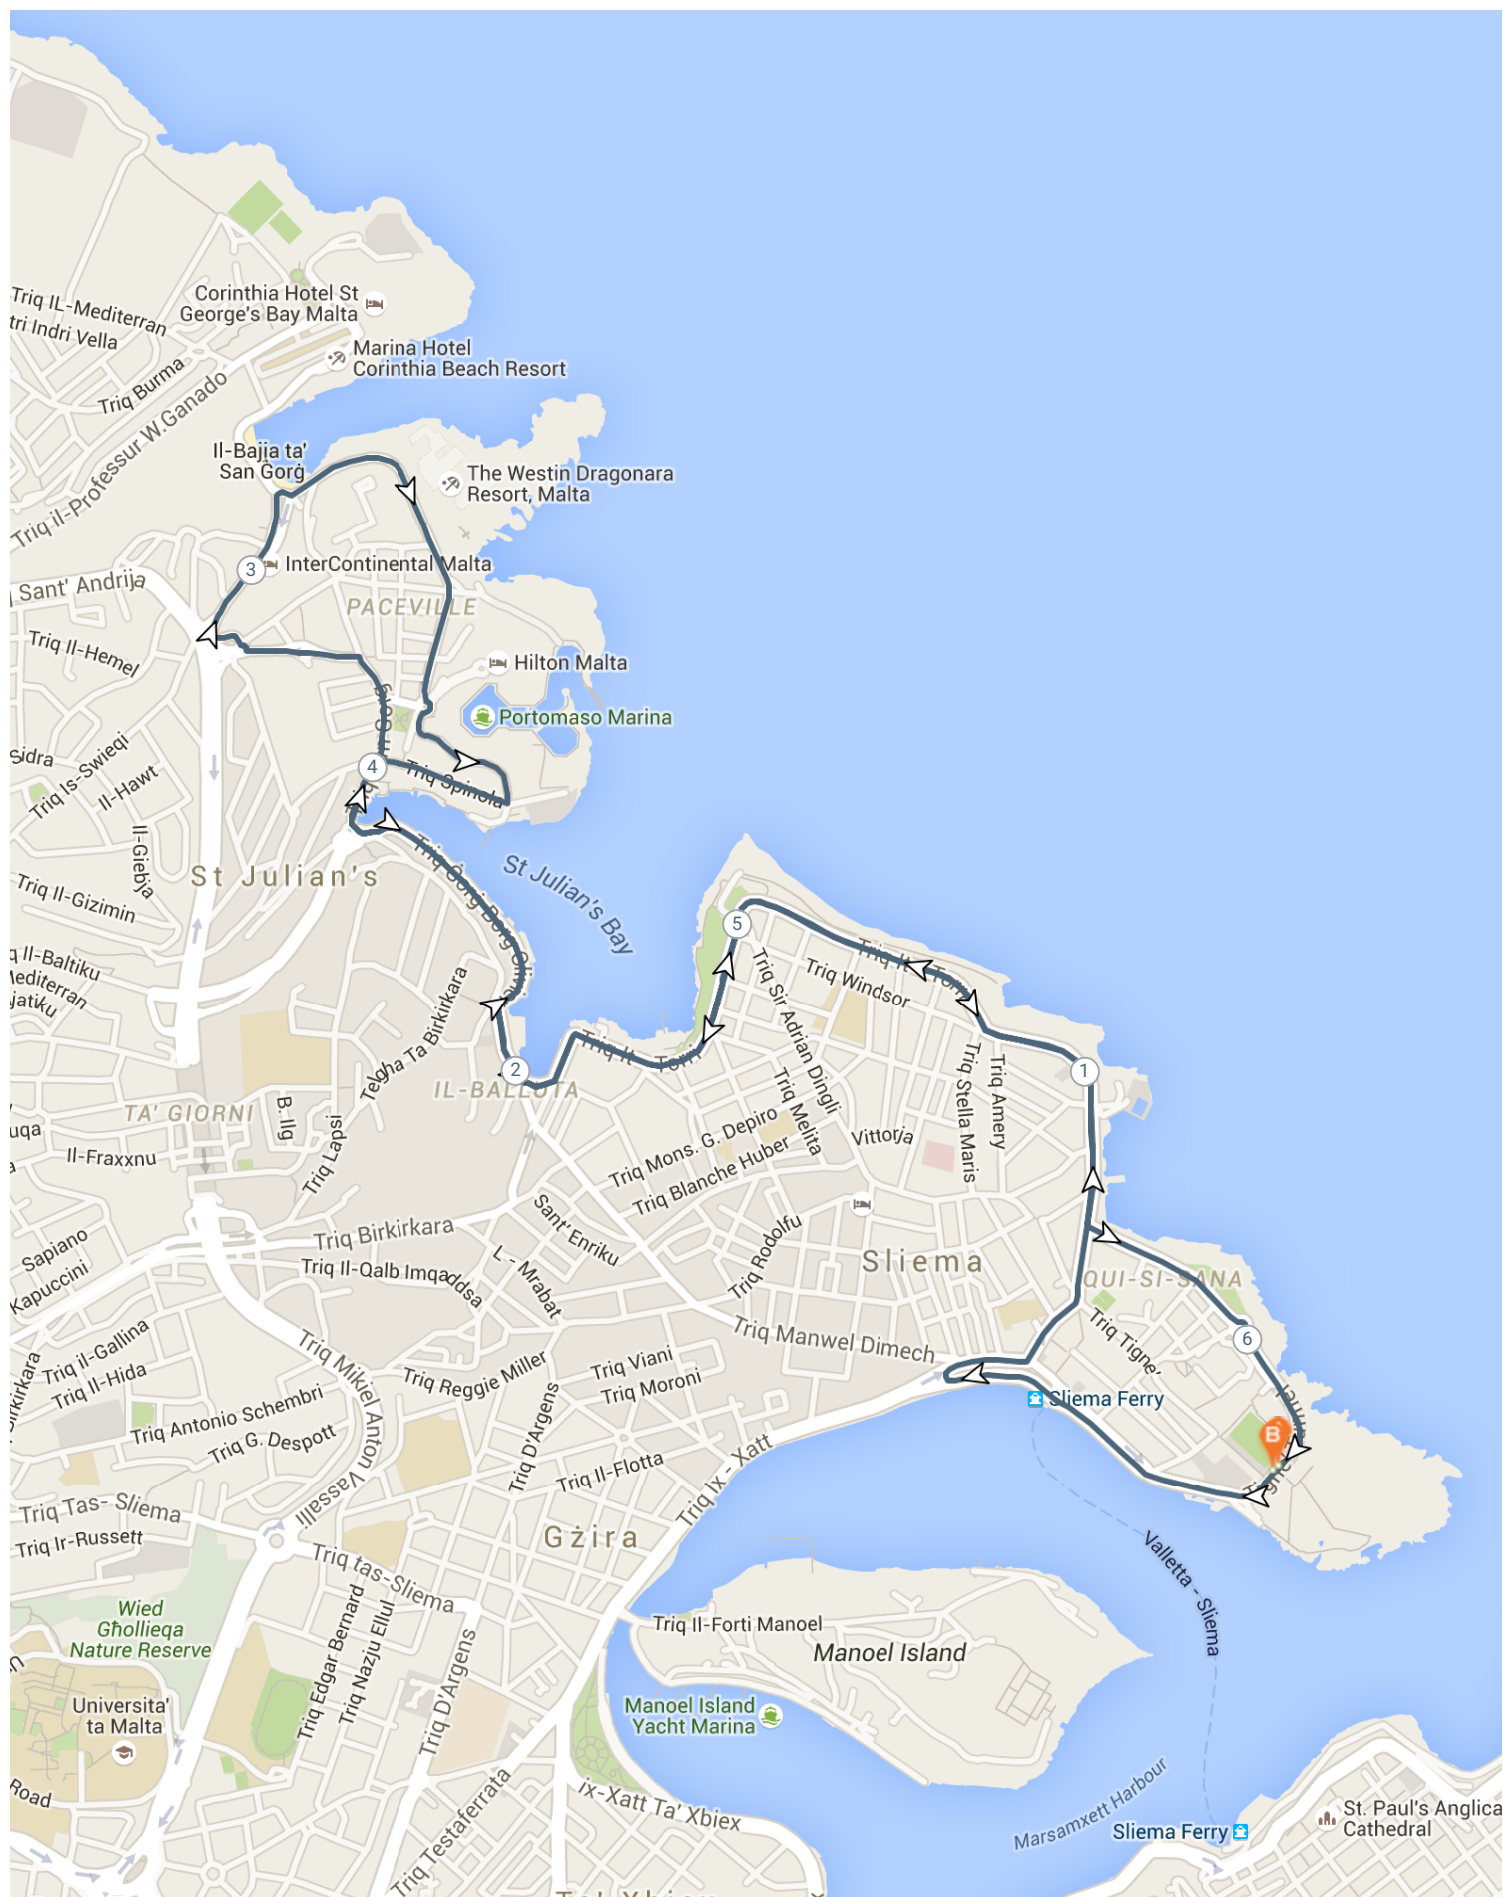

plotaroute.com - STARMAX 10Km Race Sliema StJulians Route (6.215 miles)

No	Miles	Turn	Directions
1	0.000		Continue onto Il-Fortina
2	0.035		Continue onto Tigne Seafront
3	0.117		Continue
4	0.166		Continue onto Tigne Seafront
5	0.188	↗	Turn slight right onto The Strand
6	0.202		Head northwest
7	0.340		Head northwest
8	0.482	→	Slight right
9	0.487	→	Head north
10	0.503	↗	Slight right
11	0.605	↖	Head northeast on Tower Road toward Sqaq Gużè Fava
12	0.724		Head north on Tower Road toward Ix - Xatt Ta' Qui - Si - Sana
13	0.802		Head north on Tower Road toward Ghar il - Lembi
14	0.895		Head north on Tower Road toward Ghar Id - Dud
15	0.988		Head northwest on Tower Road toward Triq Amery
16	1.099		Head west on Tower Road toward Triq Amery
17	1.246		Head west on Tower Road toward Sir Arturo Mercieqa
18	1.462		Head northwest on Tower Road toward Triq Sir G. Borg
19	1.586		Head south on Tower Road toward Triq Guze' Howard
20	1.687		Head southwest on Tower Road toward St Francis St
21	1.826		Head west on Tower Road toward George Borg Olivier St
22	1.941	↗	Slight right at Good Earth onto George Borg Olivier St
23	2.148		Head north on George Borg Olivier St toward Triq Mikiel Ang Borg
24	2.262		Head northwest on George Borg Olivier St toward Triq Mikiel Ang Borg
25	2.422	↗	At Vermell Bistro, continue onto Triq Mikiel Ang Borg
26	2.446	↗	At Sports Bars Malta, continue onto St George's Road
27	2.466	↗	Head north on St George's Road toward Mensija St
28	2.552		Head north on St George's Road toward Qaliet
29	2.631		Turn right at Maxims Pastizzeria onto Triq Ross
30	2.633	↙	Head west on Triq Ross toward St George's Road
31	2.635	↗	Turn right at Maxims Pastizzeria onto St George's Road
32	2.694	←	Turn left at Il Bucu onto Triq Gort
33	2.737		Slight left to stay on Triq Gort
34	2.773		Head west on Triq Gort
35	2.839	↗	Head west on Triq Gort
36	2.841	↗	At the roundabout, take the 2nd exit onto Triq Il-Mediterran/Triq Is-Swieqi